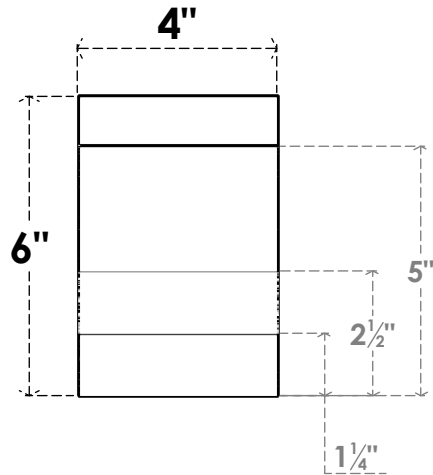

ITEM NUMBER: RFTURO040X06000X32000X006ASH00RCPR

4"W X 6"H X 32"L TIMBERTHANE ROUGH CEDAR ASHEBORO FAUX WOOD OPEN RAFTER TAIL, 6"L END, PRIMED TAN

SIDE PROFILE

FRONT PROFILE

ISOMETRIC

GENERATED DATE : 03/02/2023