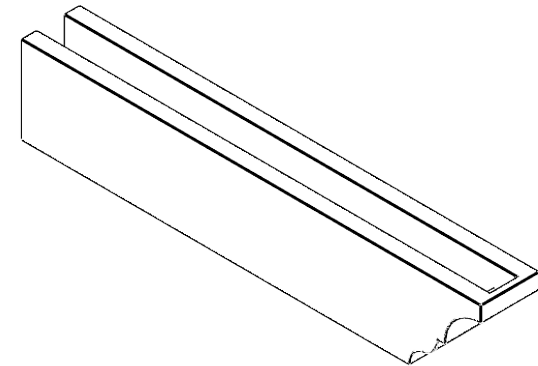

ITEM NUMBER: RFTURO040X06000X32000X006ASH00RCPR

4"W X 6"H X 32"L TIMBERTHANE ROUGH CEDAR ASHEBORO FAUX WOOD OPEN RAFTER TAIL, 6"L END, PRIMED TAN

SIDE PROFILE

FRONT PROFILE

ISOMETRIC

GENERATED DATE : 03/02/2023

EKENA MILLWORK
2300 WEST MAIN ST.
CLARKSVILLE, TX 75426
TOLL FREE: 866-607-0453
WWW.EKENAMILLWORK.COM

NOTES

1. INSTALLATION TO BE COMPLETED IN ACCORDANCE WITH MANUFACTURER'S SPECIFICATIONS.
2. DRAWING MAY NOT BE TO SCALE
3. THIS DRAWING IS INTENDED FOR DESIGN AND PLANNING PURPOSES ONLY.
4. ALL INFORMATION CONTAINED HEREIN WAS CURRENT AT THE TIME OF DEVELOPMENT BUT MUST BE REVIEWED AND APPROVED BY THE PRODUCT MANUFACTURER TO BE CONSIDERED ACCURATE.
5. TIMBERTHANE ARCHITECTURAL PRODUCTS ARE MADE FROM HIGH DENSITY URETHANE AND COME FACTORY PRIMED