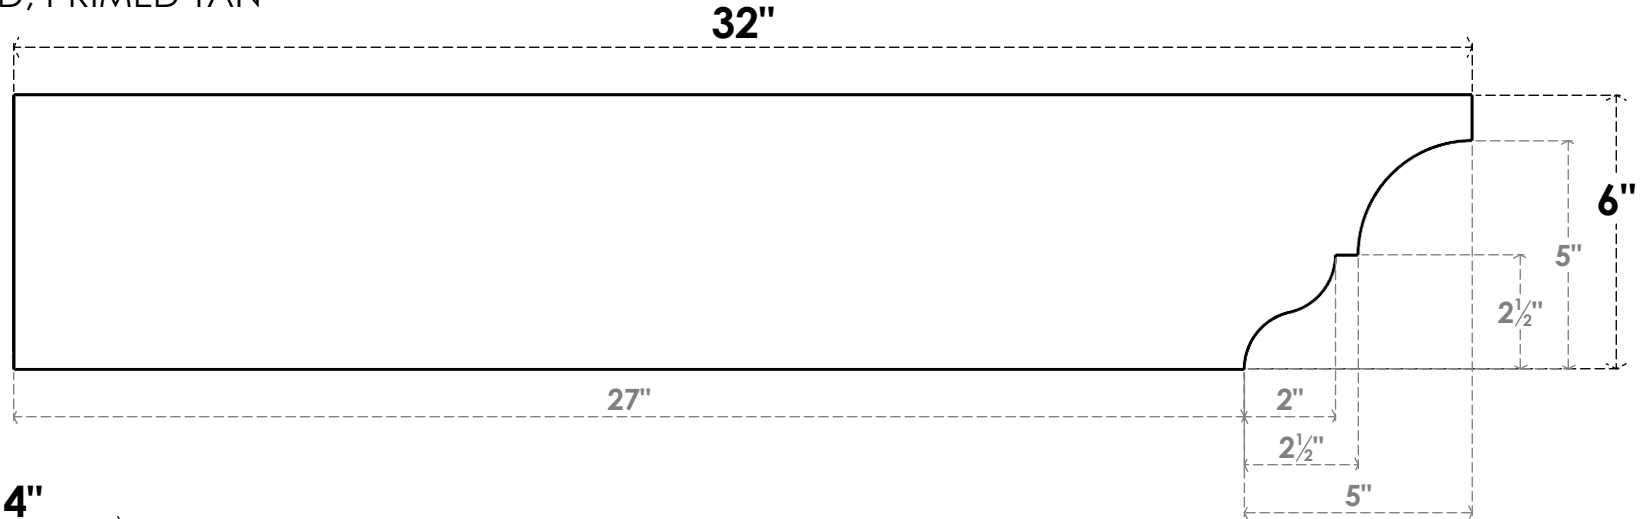

ITEM NUMBER: RFTURO040X06000X32000X006ASH00RCPR

4"W X 6"H X 32"L TIMBERTHANE ROUGH CEDAR ASHEBORO FAUX WOOD OPEN RAFTER TAIL, 6"L END, PRIMED TAN

SIDE PROFILE

FRONT PROFILE

ISOMETRIC

GENERATED DATE : 03/02/2023